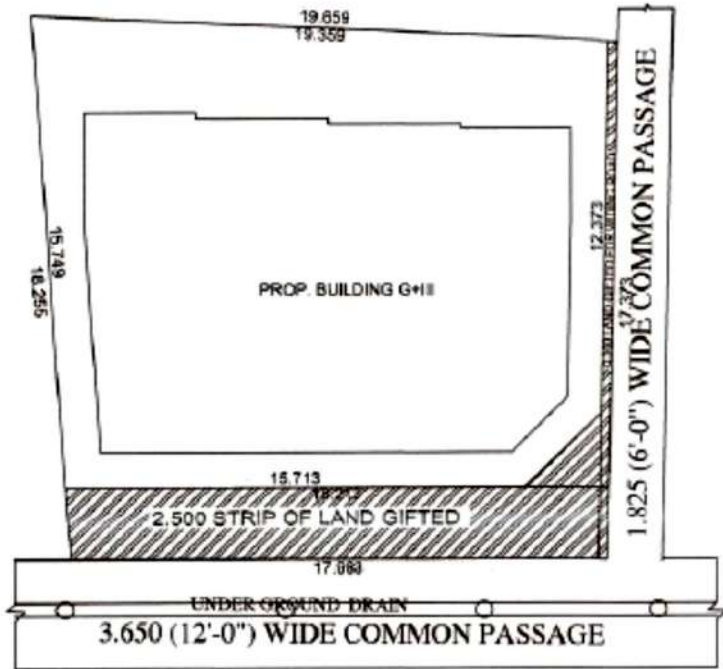

Holding No.- 346, Uttar Dhalua, Dhalua Main Road, Ward No. 02 under Rajpur Sonarpur Municipality, P.O. Dhalua, P.S.- Narendrapur, Kolkata - 700152, Dist - South 24 Parganas.

**SITE PLAN**  
SCALE=1:3

LAT: 22.47209 N  
LONG: 88.41323 E