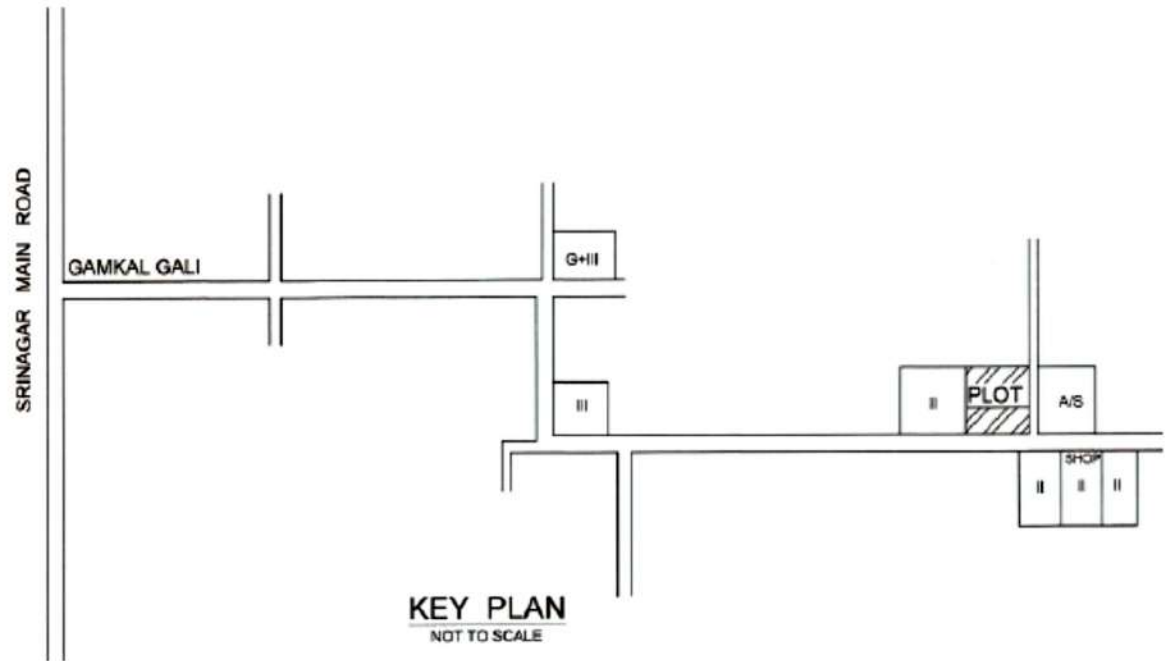

Holding No.- 346, Uttar Dhalua, Dhalua Main Road, Ward No. 02 under Rajpur Sonarpur Municipality, P.O. Dhalua, P.S.- Narendrapur, Kolkata - 700152, Dist - South 24 Parganas.

**SITE PLAN**  
SCALE=1:3

LAT: 22.47209 N  
LONG: 88.41323 E